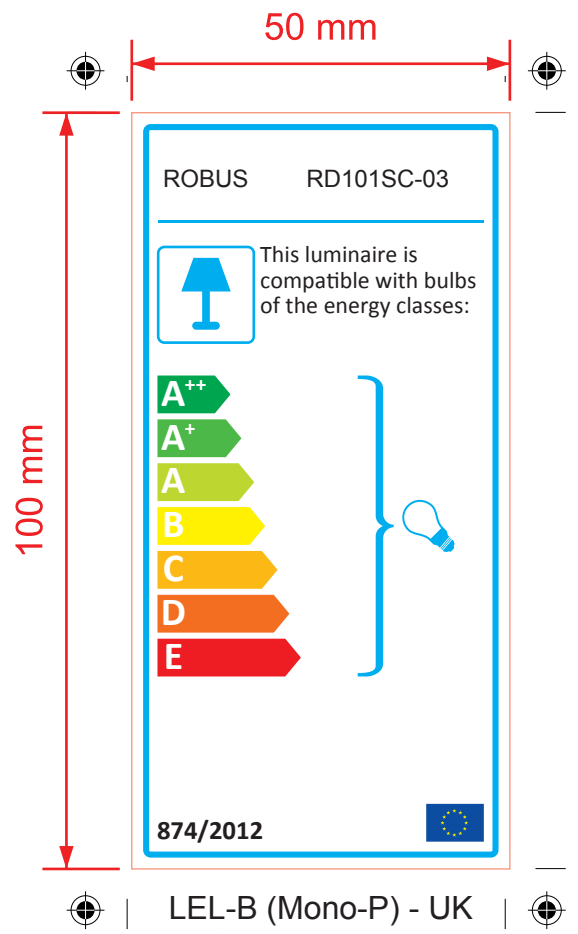

LEL-B (Mono-L) - UK
50mm x 100mm

LEL-B (Mono-P) - UK
100mm x 50mm