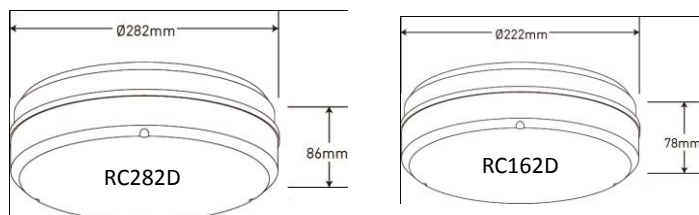

# SURFACE FITTINGS

## COMPACT 28 & 16 WATT 2D FITTING

Code	Base	Diffuser
<b>RC282DO-01</b>	White	Opal
<b>RC282DO-04</b>	Black	Opal
<b>RC282DP-01</b>	White	Prismatic
<b>RC282DP-04</b>	Black	Prismatic
<b>RC162DO-01</b>	White	Opal
<b>RC162DO-04</b>	Black	Opal
<b>RC162DP-01</b>	White	Prismatic
<b>RC162DP-04</b>	Black	Prismatic
<b>Emergency:</b>		
<b>RC282DEPO-01</b>	White	Both
<b>RC282DEPO-04</b>	Black	Both
	RC282D	RC162D
<b>Box Qty Std:</b>	8	10
<b>(Emergency):</b>	(6)	
<b>Weight (Kg):</b>	1.2	0.7
<b>Power (W):</b>	28	16
<b>Cap Type:</b>		GR10q
<b>IP:</b>		65