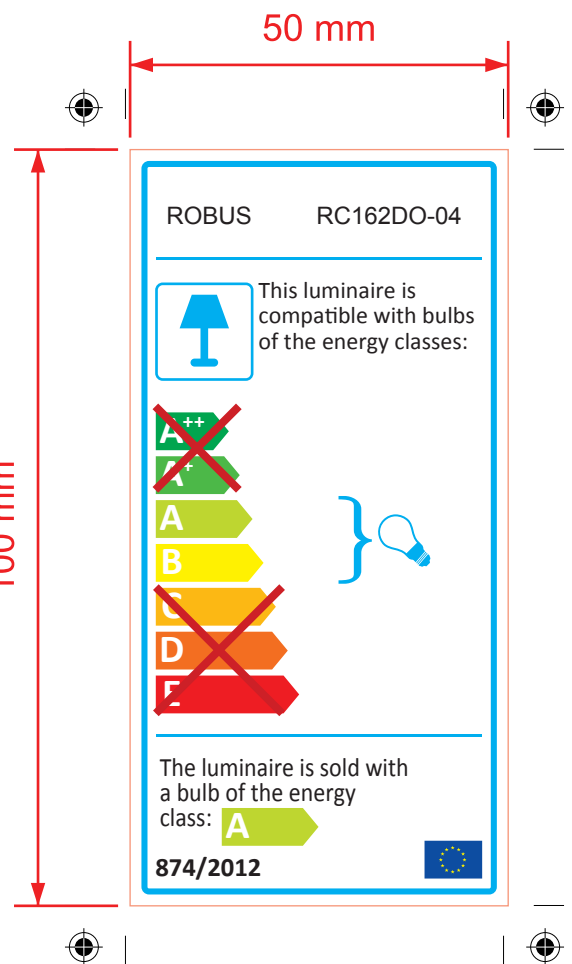

LEL-08 (Mono-L) - UK
50mm x 100mm

LEL-08 (Mono-P) - UK
100mm x 50mm