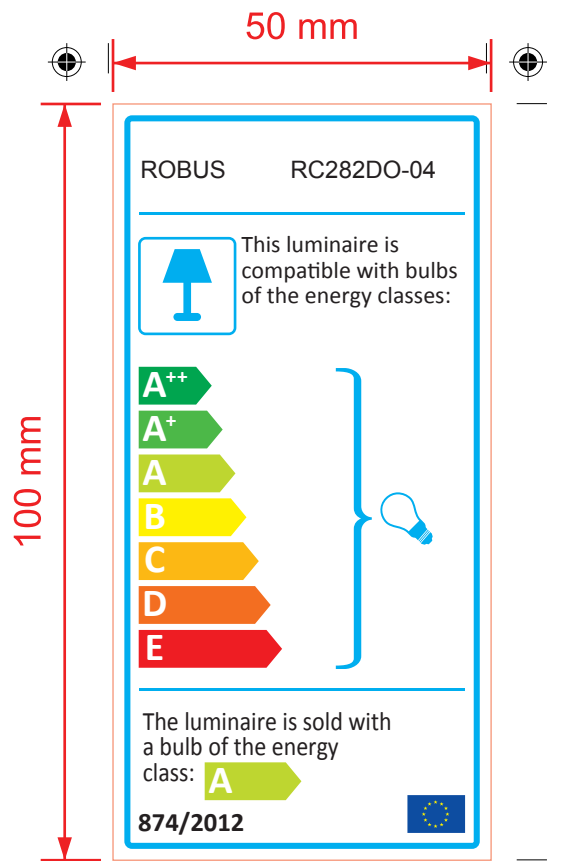

LEL-C (Mono-L) - UK
50mm x 100mm

LEL-C (Mono-P) - UK
100mm x 50mm