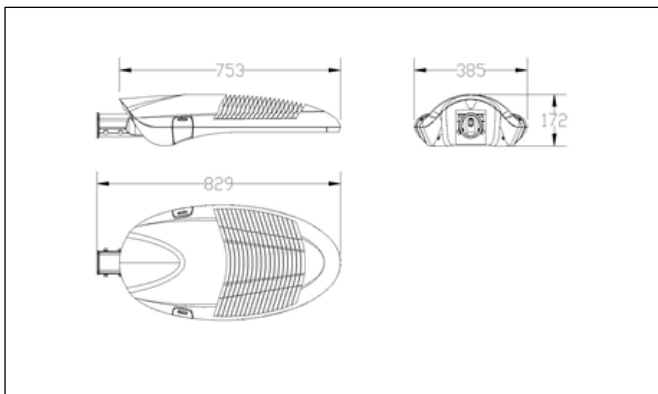

COMMERCIAL
STREEX LED STREET LIGHT

ROBUS®

240W STREEX LED STREET LIGHT, 4,000K, 10m
FLEX, S CLASS BEAM ANGLE, DARK GREY

Product Code:	RSE24040S-25
Comparable to SON (W):	310
Total Power (W):	230.4
Total Light Output (lm):	2,7760
Efficacy (lm / cctW):	120
Rated Life (hrs):	50,000
Warranty (yrs):	5
Illuminance at 1m (lx):	8,210
Beam Angle (deg):	150
CCT (K):	4,000
CRI (Ra):	75
Ingress Protection (IP):	66
Impact Rating (IK):	08
Operating Temperature (°C):	-25 ≤ Ta ≤ +40
Output Current (mA):	700
Operating Voltage (Vac):	220-240
Power Factor (PF):	0.98
Height (mm):	172
Length (mm):	829
Width (mm):	385
Box Qty:	1
Weight (kg):	13

Standards & Approvals:

Complies with: EN-60598-1, EN-60598-2-3, EN-62493, EN62471, EN-55015, EN-61000-3-2, EN-61000-3-3, EN-61547

Cone Illuminance Diagram:

Polar Intensity Diagram: