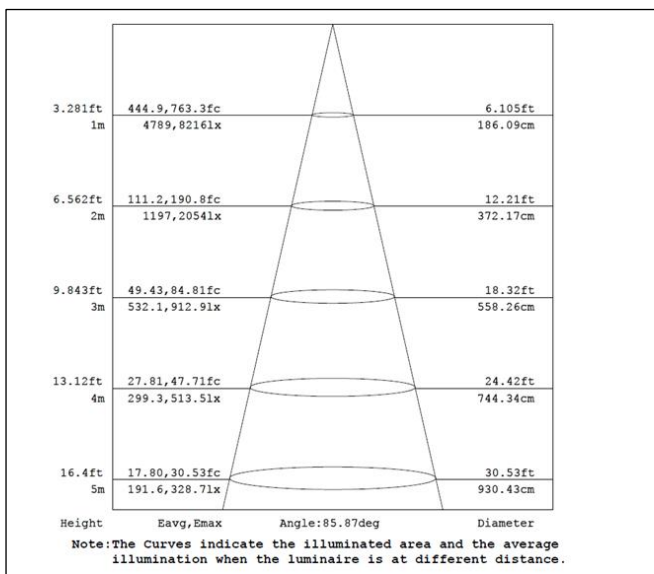

COMMERCIAL
STREEX LED STREET LIGHT

ROBUS®

240W STREEX LED STREET LIGHT, 4,000K, 10m
FLEX, S CLASS BEAM ANGLE, DARK GREY

Product Code:	RSE24040S-25
Comparable to SON (W):	310
Total Power (W):	230.4
Total Light Output (lm):	2,7760
Efficacy (lm / cctW):	120
Rated Life (hrs):	50,000
Warranty (yrs):	5
Illuminance at 1m (lx):	8,210
Beam Angle (deg):	150
CCT (K):	4,000
CRI (Ra):	75
Ingress Protection (IP):	66
Impact Rating (IK):	08
Operating Temperature (°C):	-25 ≤ Ta ≤ +40
Output Current (mA):	700
Operating Voltage (Vac):	220-240
Power Factor (PF):	0.98
Height (mm):	172
Length (mm):	829
Width (mm):	385
Box Qty:	1
Weight (kg):	13

Standards & Approvals:

Complies with: EN-60598-1, EN-60598-2-3, EN-62493, EN62471, EN-55015, EN-61000-3-2, EN-61000-3-3, EN-61547

Cone Illuminance Diagram:

Polar Intensity Diagram: