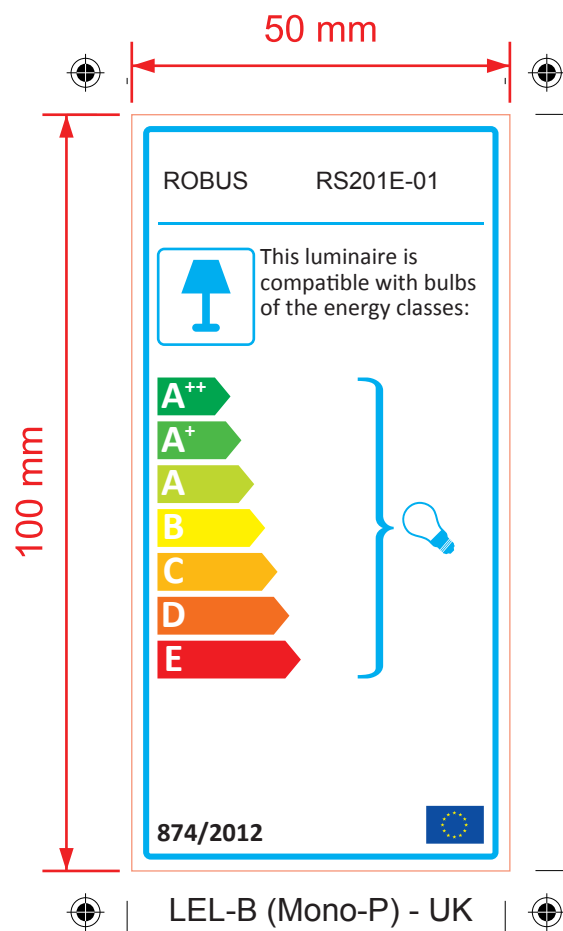

LEL-B (Mono-L) - UK  
50mm x 100mm

LEL-B (Mono-P) - UK  
100mm x 50mm