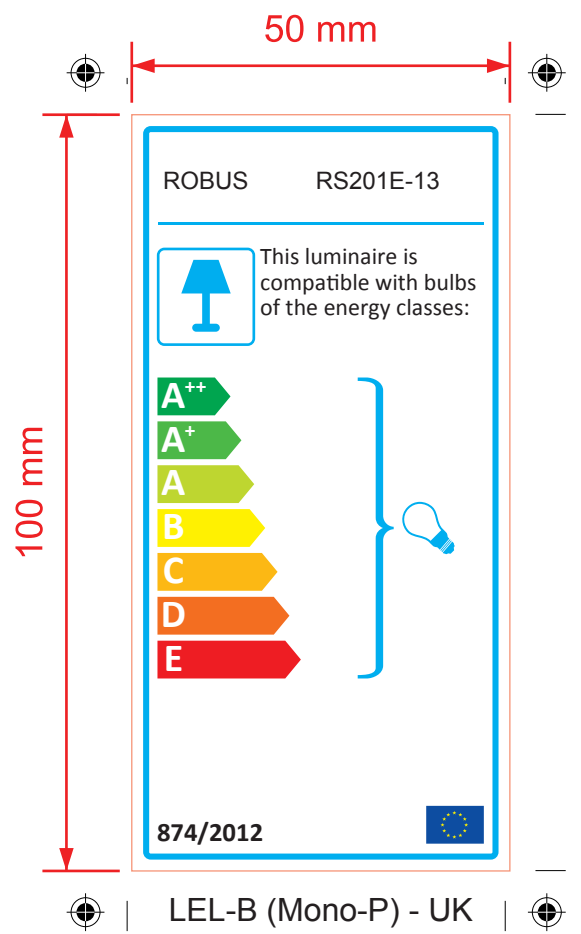

LEL-B (Mono-L) - UK
50mm x 100mm

LEL-B (Mono-P) - UK
100mm x 50mm