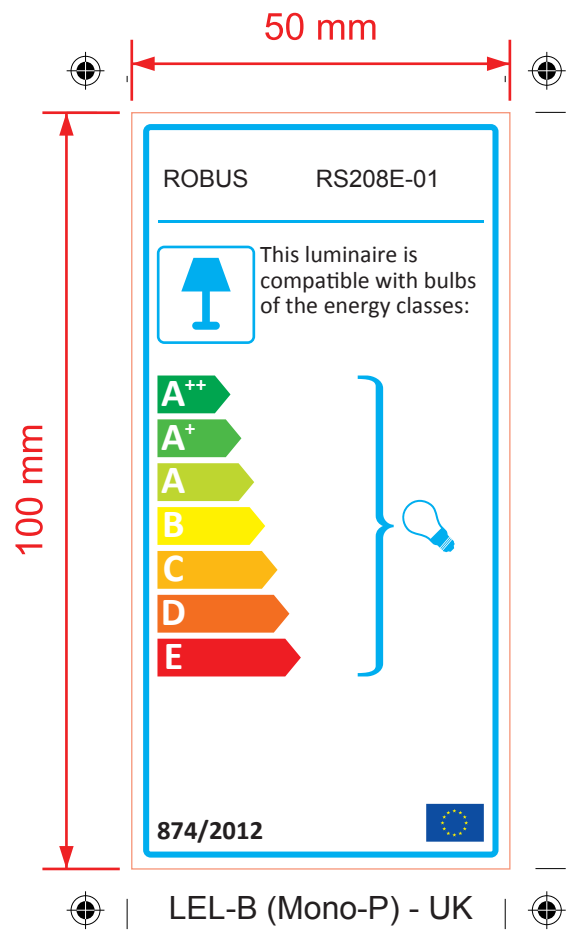

LEL-B (Mono-L) - UK  
50mm x 100mm

LEL-B (Mono-P) - UK  
100mm x 50mm