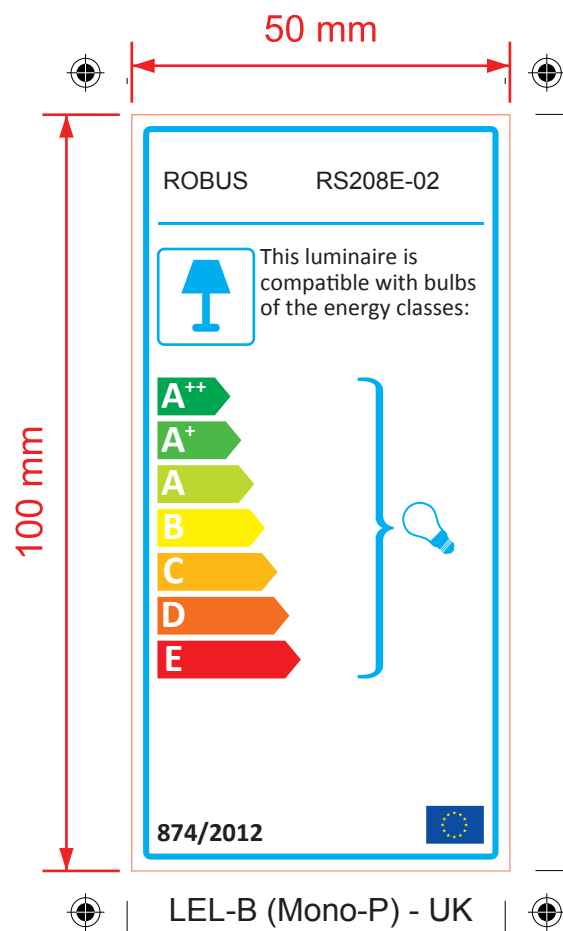

LEL-B (Mono-L) - UK  
50mm x 100mm

LEL-B (Mono-P) - UK  
100mm x 50mm