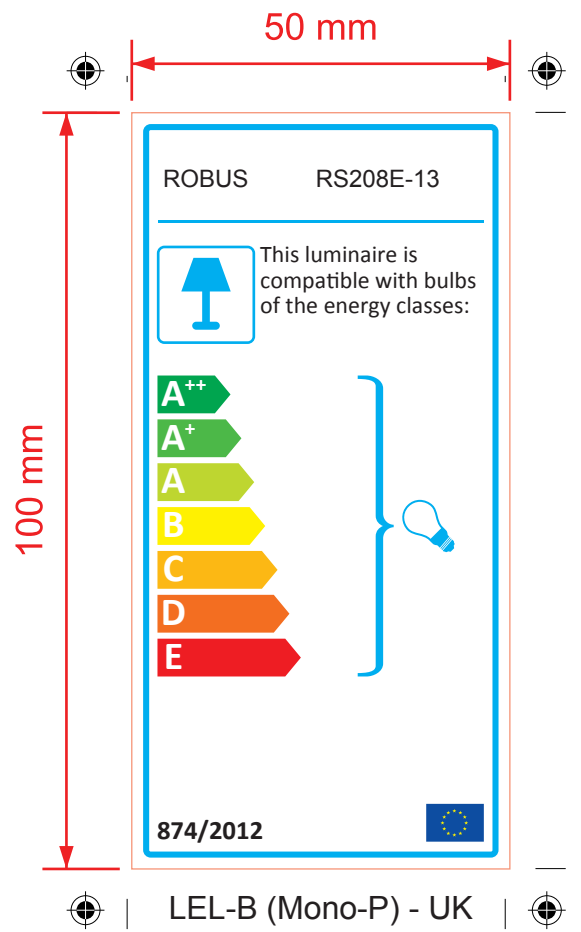

LEL-B (Mono-L) - UK
50mm x 100mm

LEL-B (Mono-P) - UK
100mm x 50mm