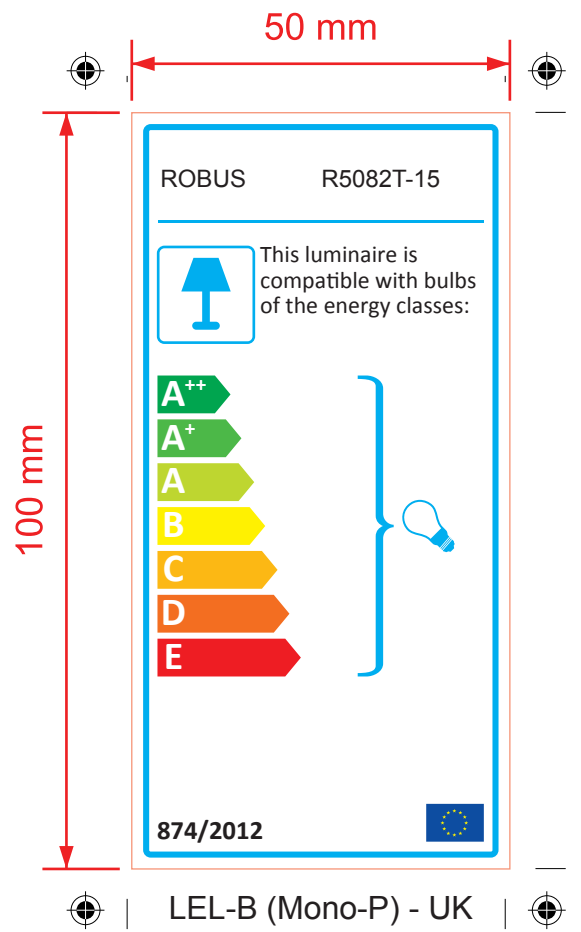

LEL-B (Mono-L) - UK
50mm x 100mm

LEL-B (Mono-P) - UK
100mm x 50mm