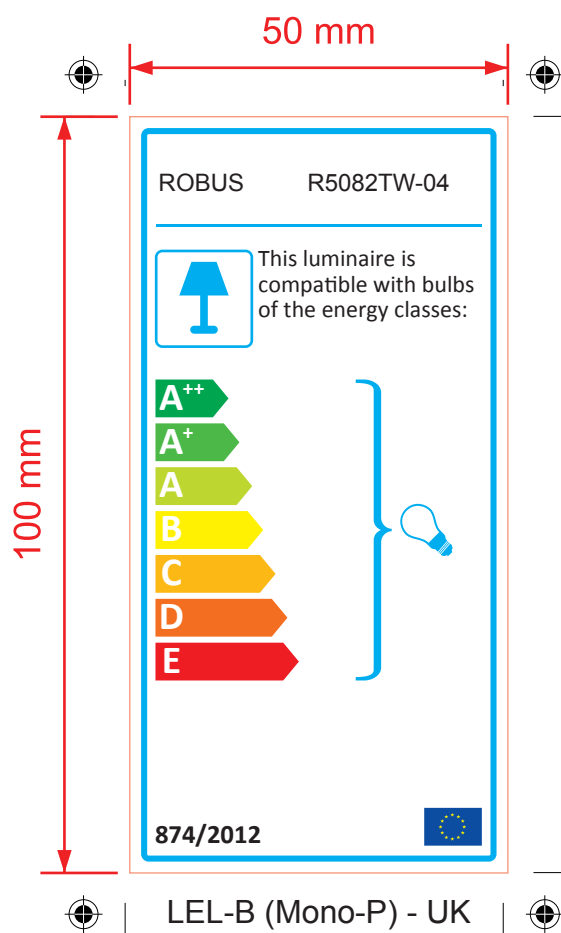

LEL-B (Mono-L) - UK
50mm x 100mm

LEL-B (Mono-P) - UK
100mm x 50mm