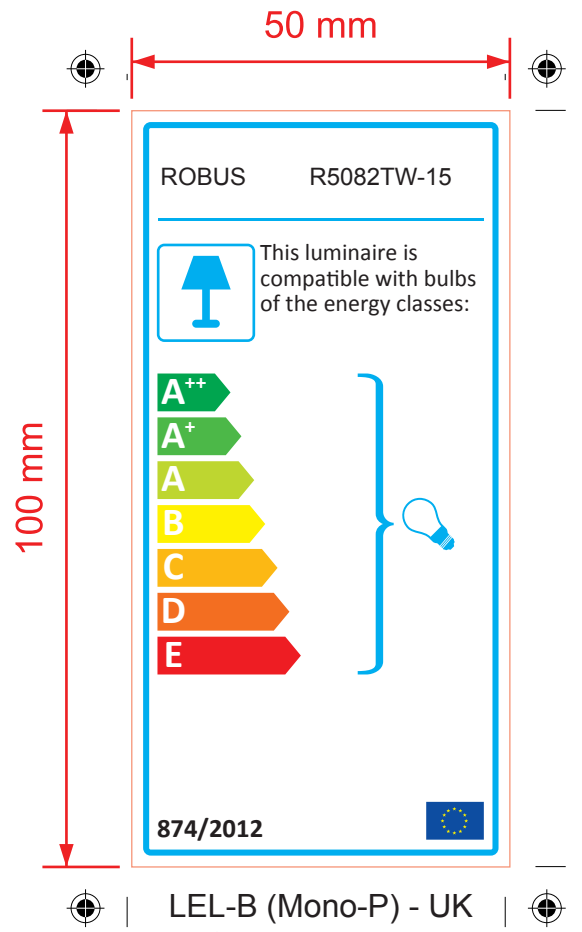

LEL-B (Mono-L) - UK
50mm x 100mm

LEL-B (Mono-P) - UK
100mm x 50mm