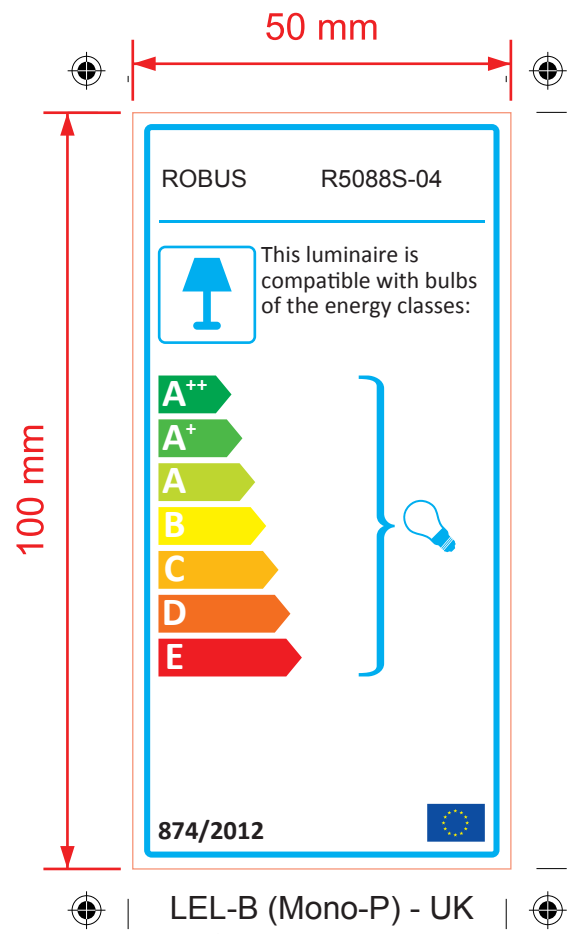

LEL-B (Mono-L) - UK
50mm x 100mm

LEL-B (Mono-P) - UK
100mm x 50mm