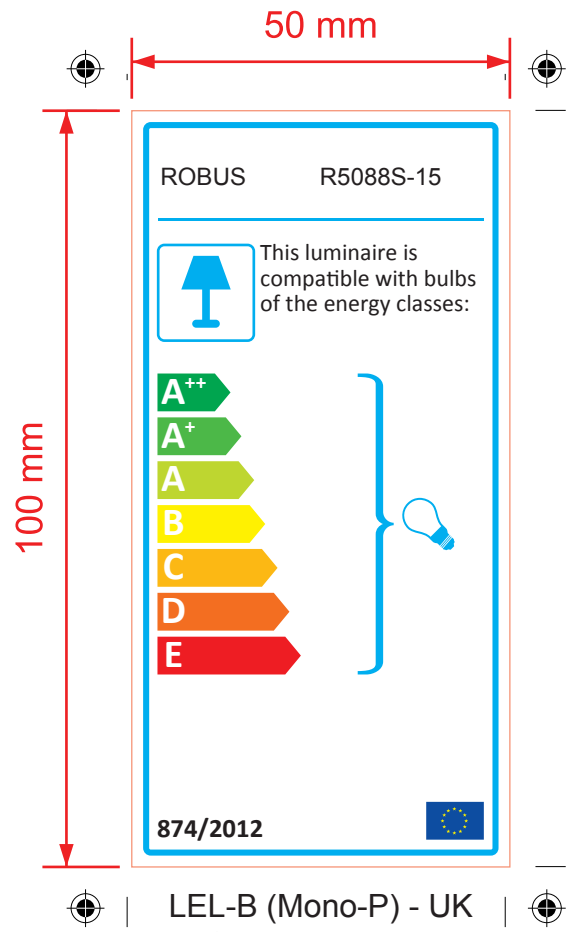

LEL-B (Mono-L) - UK
50mm x 100mm

LEL-B (Mono-P) - UK
100mm x 50mm