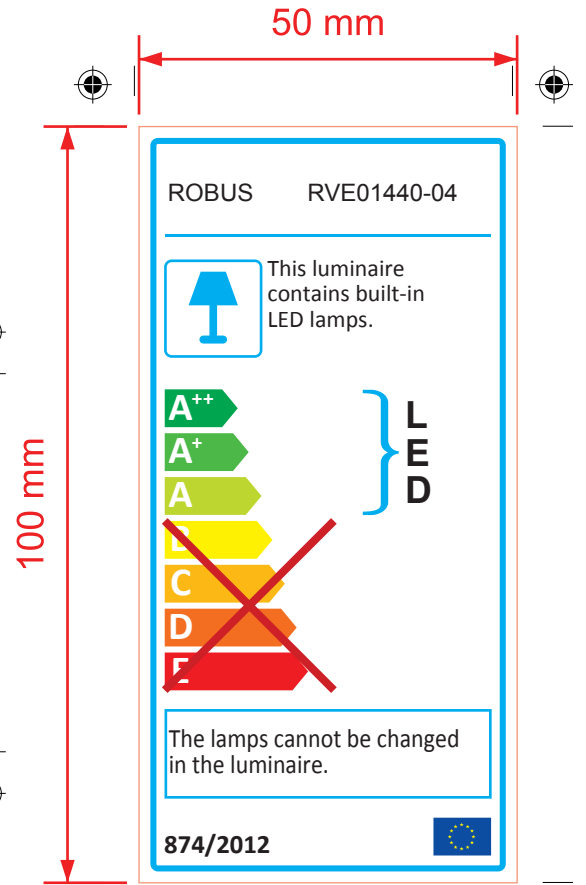

LEL-A (Mono-L) - UK  
50mm x 100mm

LEL-A (Mono-P) - UK  
100mm x 50mm