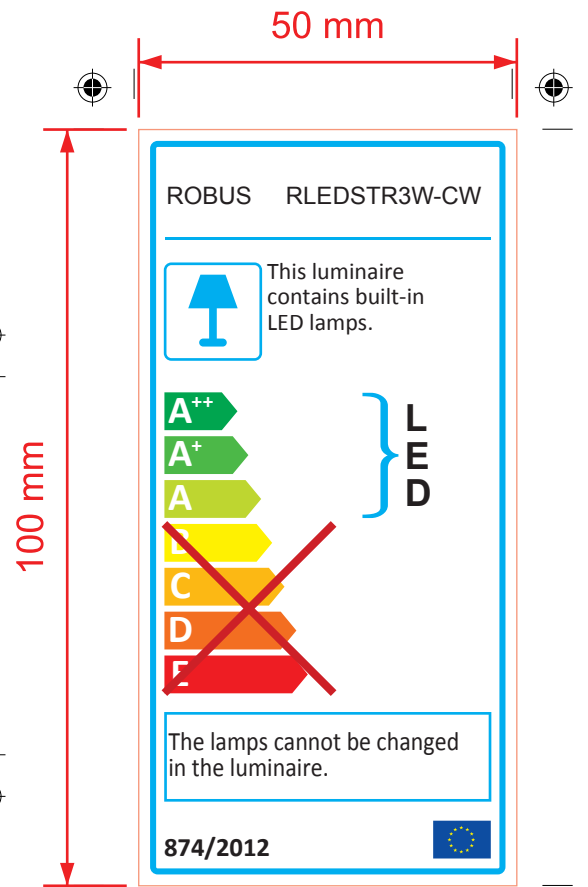

LEL-A (Mono-L) - UK
50mm x 100mm

LEL-A (Mono-P) - UK
100mm x 50mm