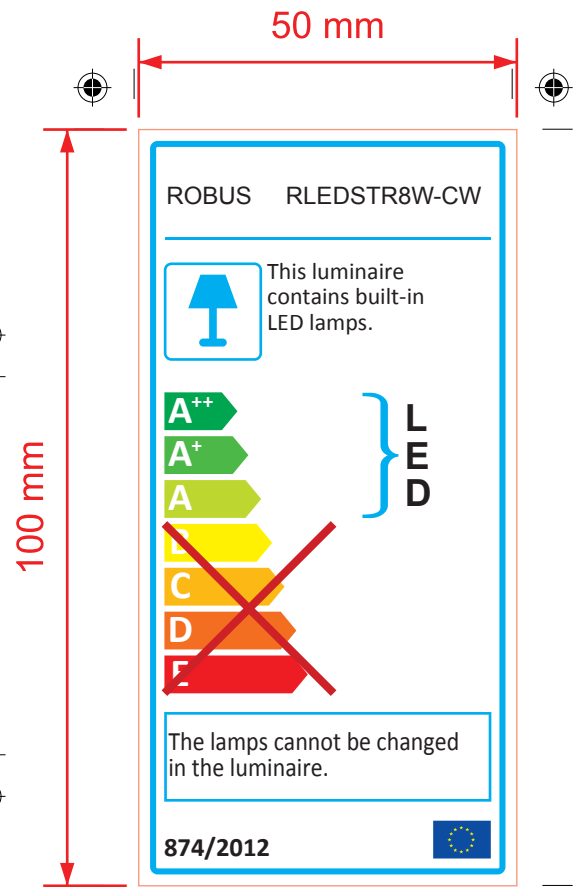

LEL-A (Mono-L) - UK  
50mm x 100mm

LEL-A (Mono-P) - UK  
100mm x 50mm