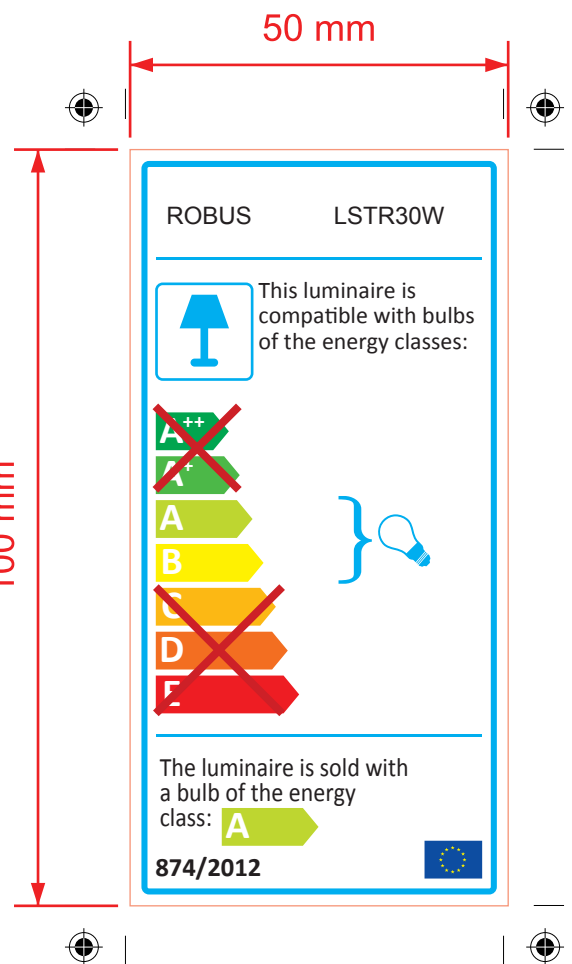

LEL-08 (Mono-L) - UK  
50mm x 100mm

LEL-08 (Mono-P) - UK  
100mm x 50mm