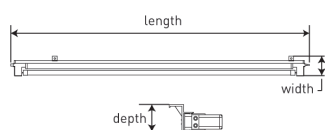

KITCHEN & FURNITURE

T4 FLUORESCENT STRIPLIGHTS

	LSTR6W	LSTR8W	LSTR16W	LSTR20W	LSTR30W
Watts:	6W	8W	16W	20W	30W
Length(mm):	280	400	530	630	820
Width(mm):	17	17	17	17	17
Depth (mm):	36	36	36	36	36
Light Output:	200lm	300lm	880lm	1200lm	1850lm
Guarantee:	2	2	2	2	2

- Cabinet displays
- Kickboard lighting
- Kitchen wall units
- Under counter
- Cornice lighting
- Workbench lighting

FEATURES

- Complete kit:
 - Fitting with male and female butt connectors
 - Plug-in power cord
 - 500mm linking cables
 - Vertical & horizontal mounting clips
 - 2700k warm white triphosphor tube
 - Clip and rotate tube removal
 - Link up to 6 fittings together