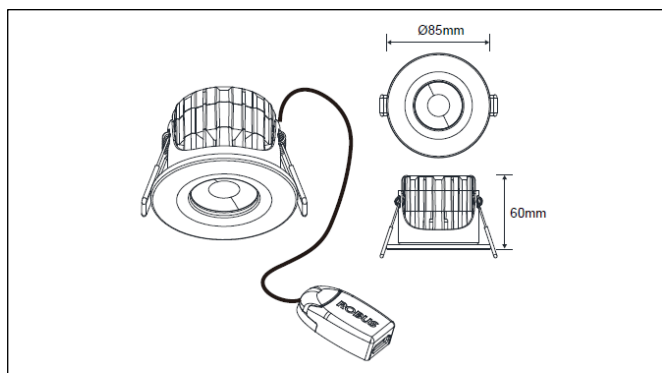

#### Construction:

Polycarbonate trim and LEDchroic lens optic  
Die-cast aluminium heatsink  
Pressed steel and polycarbonate body  
Spring steel ceiling fixing springs with PVC protectors

# ROBUS®

ULTIMUM FIRE RATED DOWNLIGHT IN FIXED & SELECTABLE CCT PLUS A WIFI CONTROLLABLE & TUNABLE VERSION USING THE ROBUS CONNECT APP

ROBUS CONNECT WIFI  
CONTROLLABLE VERSION

Product Code:	RUL0530-01	RUL0540-01	RUL05X0-01	RUL0730-01	RUL0740-01	RUL07X0-01	RUL070WIFI-01
Comparable to:	50W Mains	50W Mains	50w Mains	50W LV halogen	50W LV halogen	50W LV halogen	50W LV Halogen
Total Power (W):	4.7	4.7	4.7/4.6/4.9	6.7	6.7	6.8/6.6/6.8	7.1 - 7.5
Total Light Output (lm):	410	440	400/450/420	630	660	520/610/550	540 - 630
Efficacy (lm / cctW):	87	94	86/99/88	94	99	77/94/83	73 - 90
Rated LED Life (hrs):	30,000	30,000	30,000	30,000	30,000	30,000	30,000
Warranty (yrs):	3	3	3	3	3	3	3
Illuminance at 1m (lx):	390	420	280/310/290	750	770	670/700/570	480 - 570
Beam Angle (deg):	60	60	60	60	60	60	60
CCT (K):	3,000	4,000	3,000/4,000/6,000	3,000	4,000	3,000/4,000/6,000	2,700 - 6,500
CRI (Ra):	80	80	80	80	80	80	80
Ingress Protection (IP):	65	65	65	65	65	65	65
Operating Temperature (°C):	-20 ≤ Ta ≤ +40	-20 ≤ Ta ≤ +40	-20 ≤ Ta ≤ +40	-20 ≤ Ta ≤ +40	-20 ≤ Ta ≤ +40	-20 ≤ Ta ≤ +40	-20 ≤ Ta ≤ +40
Power Factor (PF):	0.9	0.9	0.9	0.9	0.9	0.9	0.9
Diameter (mm):	85	85	85	85	85	85	85
Cut Out (mm):	72	72	72	72	72	72	72
Depth (mm):	60	60	60	60	60	60	60
Projection (mm):	3	3	3	3	3	3	4
Box Qty:	1	1	1	1	1	1	1
Weight (kg):	0.23	0.23	0.23	0.25	0.25	0.25	0.28