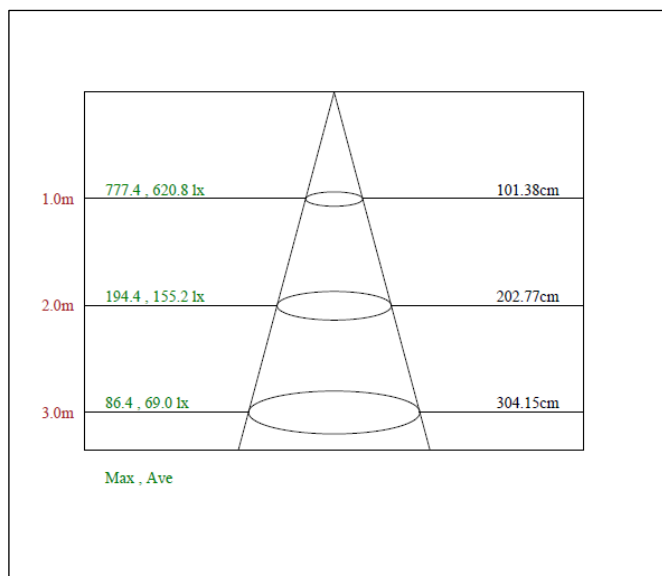

### Cone Illuminance Diagram:

Diagram for RUL0740-01 in 4,000K. Other diagrams available on request