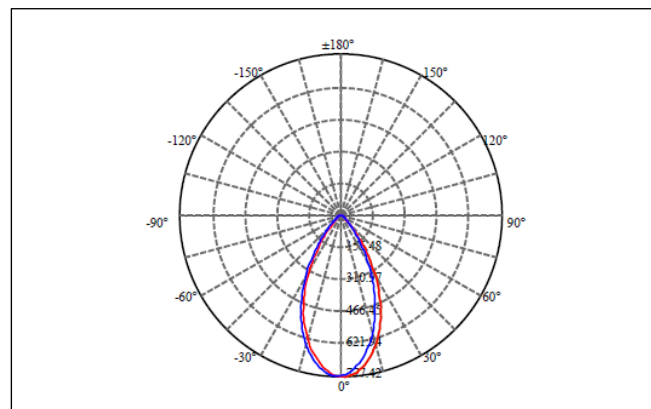

### Cone Illuminance Diagram:

Diagram for RUL0740-01 in 4,000K. Other diagrams available on request

### Polar Intensity Diagram:

Diagram for RUL0740-01 in 4,000K. Other diagrams available on request

PLEASE NOTE: INFORMATION IN THIS DOCUMENT MAY BE SUBJECT TO CHANGE WITHOUT PRIOR NOTICE

IRE: TEL: +353 1 709 9000 WEB: WWW.LEDGROUPROBUS.COM  
AUS: TEL: +61 7 3890 5444 WEB: WWW.LEDGROUPROBUS.COM.AU