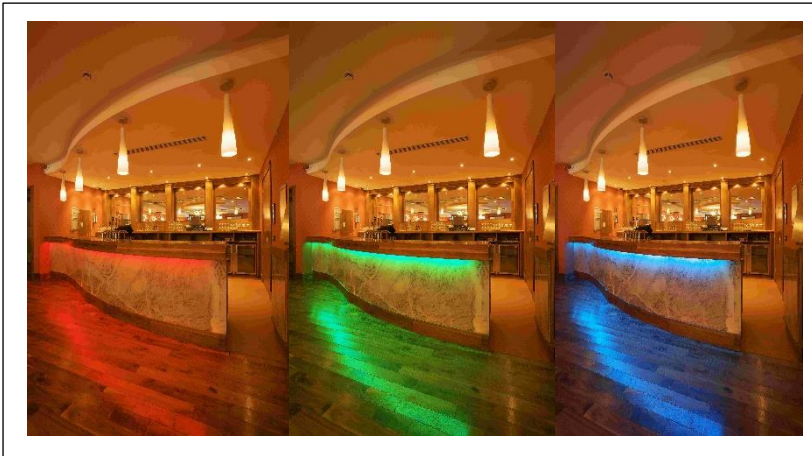

### VEGAS LED SINGLE COLOUR AND RGB+W FLEXI-STRIP

This range of LED flexi-strip consists of single colour warm or neutral white or RGBW strip. This is a system, which when used with appropriate drivers and controllers provides a superb lighting effect for domestic, retail, commercial or entertainment venues. Accessory amplifiers allow the system to be extended to almost unlimited size