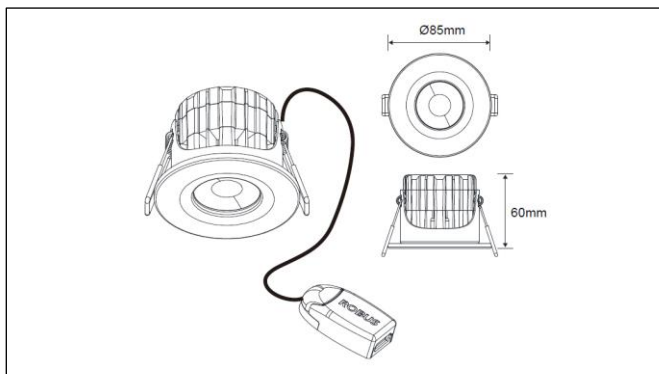

ROBUS CONNECT

ULTIMUM 7W, WI-FI CONTROLLABLE, DIMMABLE,
CCT TUNEABLE, IP65 FIRE RATED DOWNLIGHT

ROBUS®

Scan the barcode for the App, brochure and video

Product Code:	RUL070WIFI-01
Comparable to:	50W LV Halogen
Total Power (W):	7.1 - 7.5
Total Light Output (lm):	540 - 630
Efficacy (lm / cctW):	73 - 90
Rated LED Life (hrs):	30,000
Warranty (yrs):	3
Illuminance at 1m (lx):	480 - 570
Beam Angle (deg):	60
CCT (K):	2,700 - 6,500
CRI (Ra):	80
Ingress Protection (IP):	65
Operating Temperature (°C):	-20 ≤ Ta ≤ +40
Power Factor (PF):	0.9
Diameter (mm):	85
Cut Out (mm):	72
Depth (mm):	60
Projection (mm):	4
Box Qty:	1
Weight (kg):	0.28