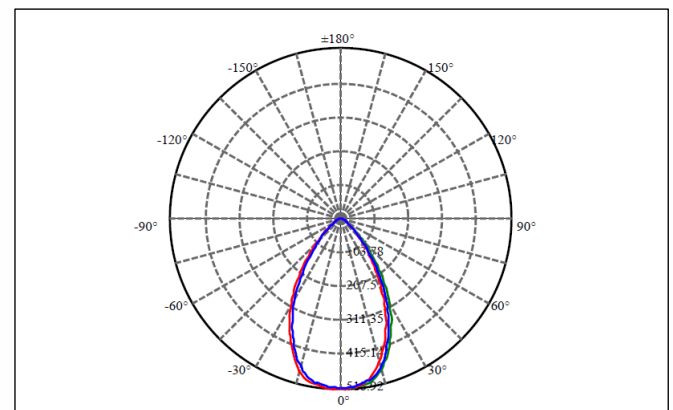

Cone Illuminance Diagram:

Diagram for RUL070WIFI-01 in 4,000K. Other diagrams available on request

Polar Intensity Diagram:

Diagram for RUL070WIFI-01 in 4,000K. Other diagrams available on request

PLEASE NOTE: INFORMATION IN THIS DOCUMENT MAY
BE SUBJECT TO CHANGE WITHOUT PRIOR NOTICE