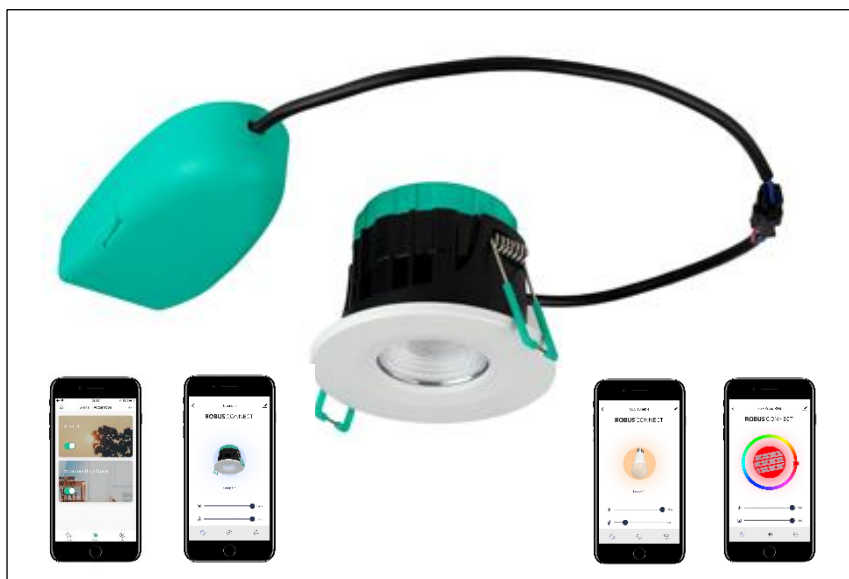

ROBUS CONNECT

ULTIMUM 7W, WI-FI CONTROLLABLE, DIMMABLE, CCT TUNEABLE, IP65 FIRE RATED DOWNLIGHT

ROBUS®

Scan the barcode for the App, brochure and video

This new version of the Ultimium downlight is the first of an exciting new ROBUS Connect family of products. It combines the great performance characteristics of the Ultimium with the latest in WI-FI APP controllability using the ROBUS Connect App. This provides mobile phone and remote access control over the internet of ROBUS Connect products including on/off switching, tuneable colour temperature, dim level, grouping and scene setting and also integrates with Google Assistant and Amazon Alexa WI-FI devices

Construction:

- Polycarbonate trim and LEDChroic lens optic
- Die-cast aluminium heatsink
- Pressed steel and polycarbonate body
- Spring steel ceiling fixing springs with PVC protectors

Features and Benefits: