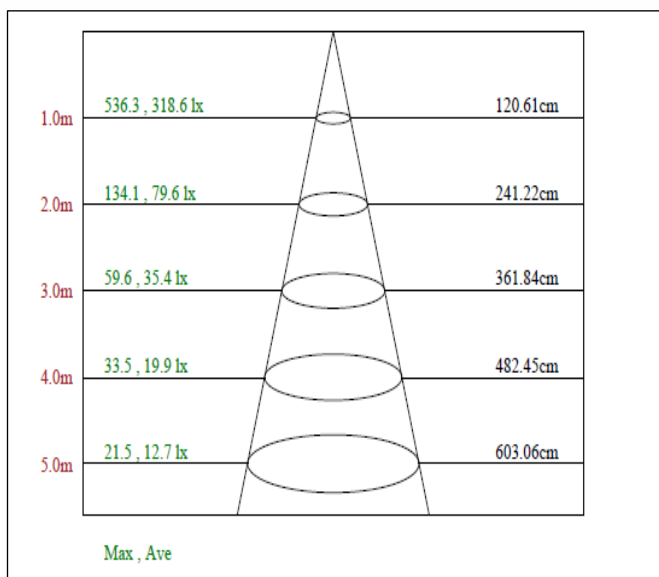

Cone Illuminance Diagram:

Diagram for RUL070WIFI-01 in 4,000K. Other diagrams available on request

Polar Intensity Diagram:

Diagram for RUL070WIFI-01 in 4,000K. Other diagrams available on request

PLEASE NOTE: INFORMATION IN THIS DOCUMENT MAY
BE SUBJECT TO CHANGE WITHOUT PRIOR NOTICE